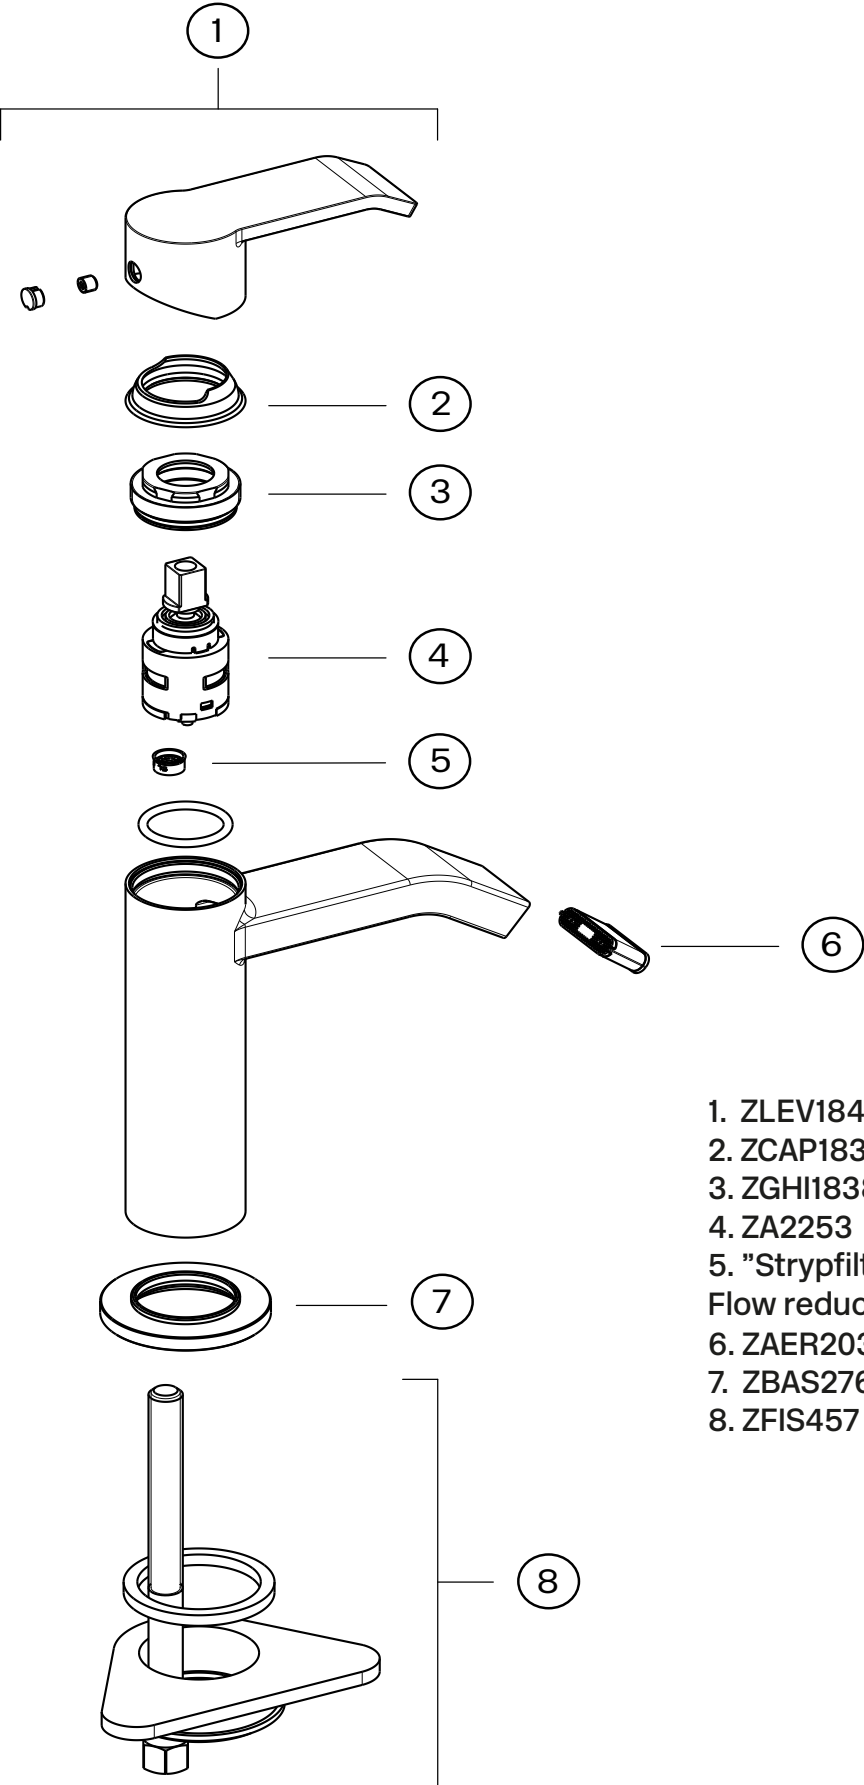

Explosion Drawing

- 1. ZLEV1843
- 2. ZCAP1837
- 3. ZGHI1838
- 4. ZA2253
- 5. "Strypfilter Liten 5L"
Flow reduction filter Small 5L
- 6. ZAER2037
- 7. ZBAS2761
- 8. ZFIS457